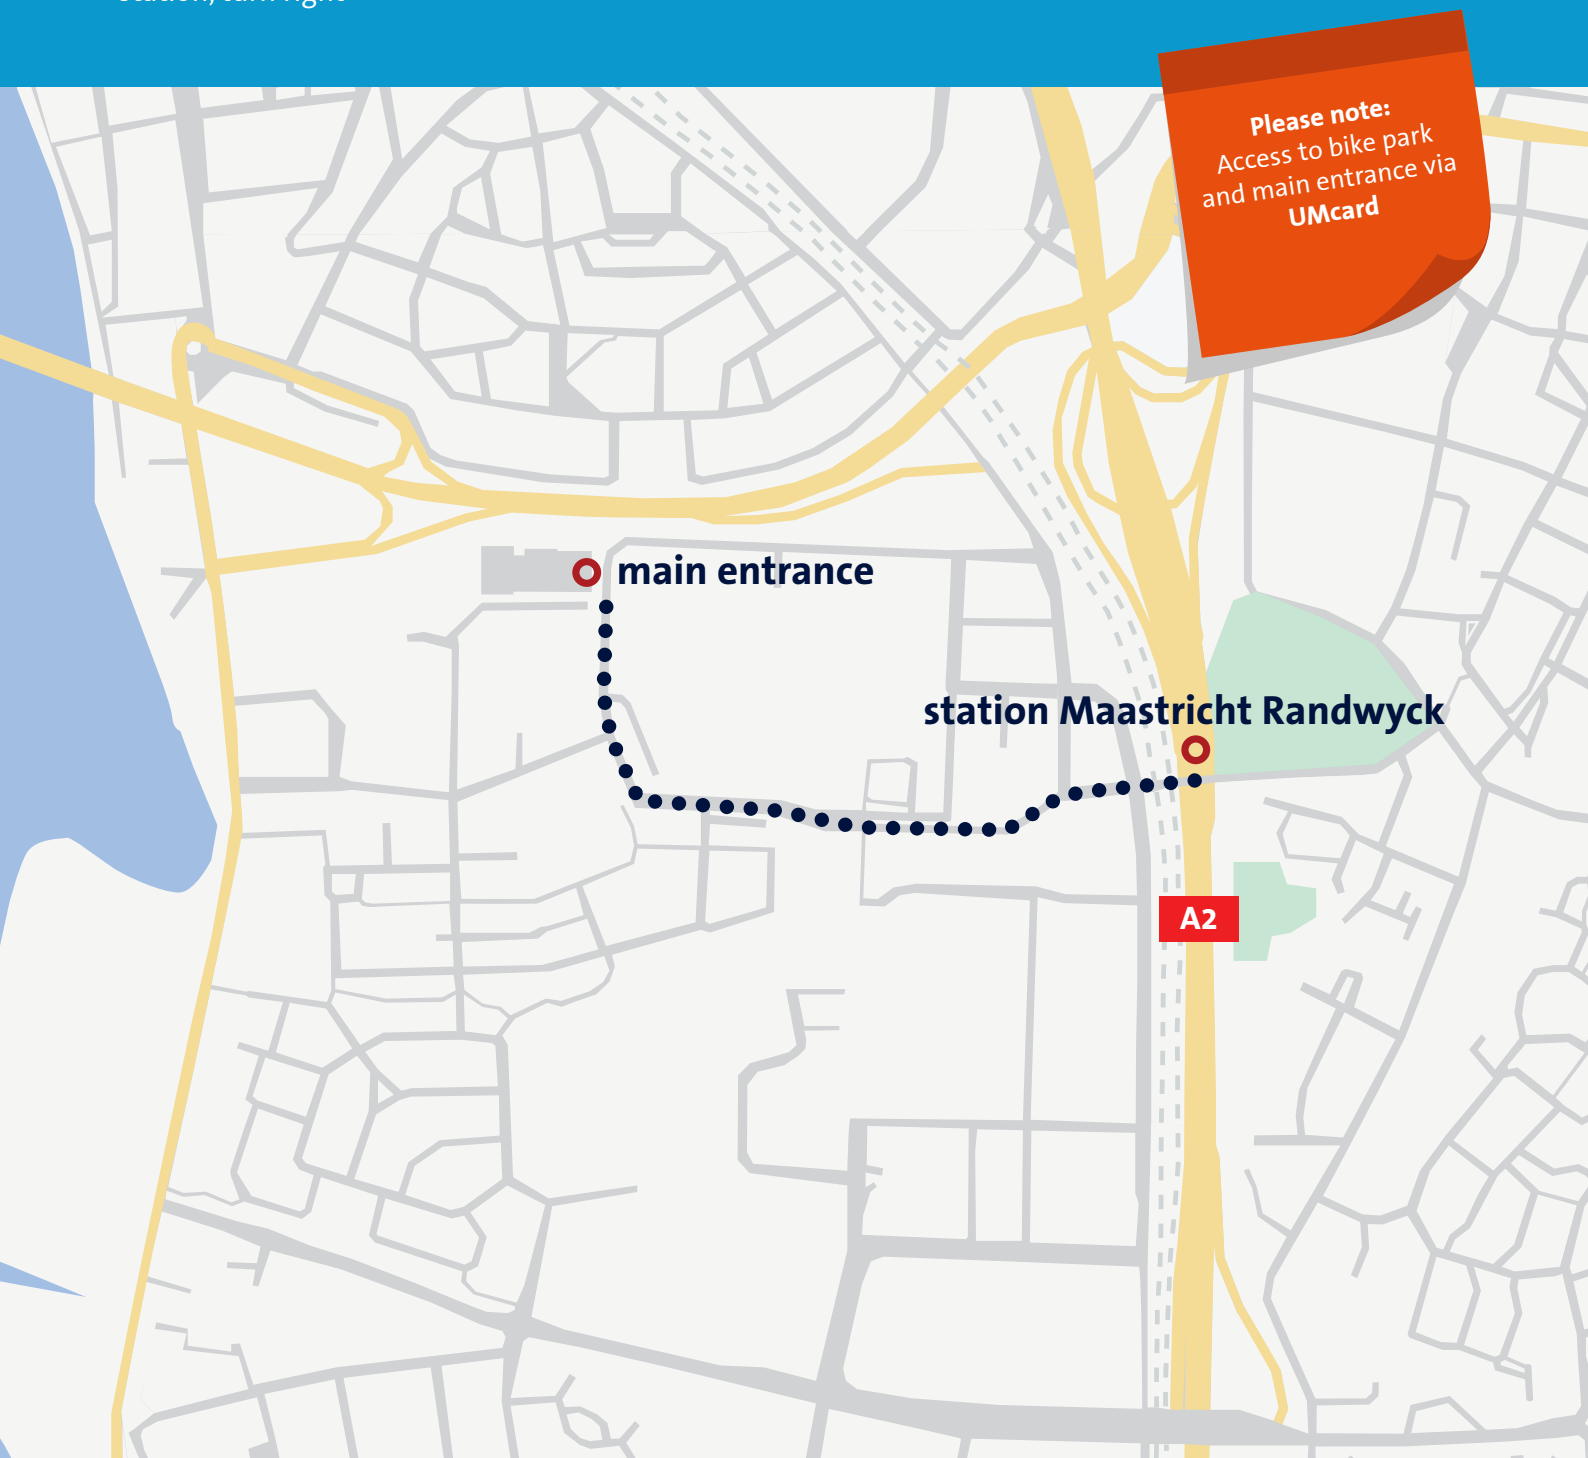

ROUTE DESCRIPTION | PUBLIC TRANSPORT

Train

- From Maastricht Central station, a train leaves for Maastricht-Randwyck every 15 minutes
- When leaving the Maastricht-Randwyck train station, turn right

Bus

- Line 1, 5, 15, 57 or 350
- Bus stop: 'Station Maastricht Randwyck'

ROUTE DESCRIPTION | CAR

A2/E25 Southbound

- Exit 55: MECC, Randwyck, Academisch Ziekenhuis
- Turn right onto 'Oeslingerbaan'
- At the roundabout take 1st exit onto 'Salernolaan'
- Turn right onto 'Praaglaan'
- Turn right onto 'Leuvenlaan'
- Continue straight on 'Leidenlaan'
- Turn right onto car park

A2/E25 Northbound

- Exit N278: direction 'Akersteenweg/John F. Kennedysingel/N278'
- Turn left onto 'Akersteenweg/John F. Kennedysingel/N278'
- Turn right onto 'Renier Nafzgerstraat'
- At the roundabout: 2nd exit onto 'Limburglaan'
- Turn left onto 'Randwycksingel'
- Turn left onto 'Leidenlaan'
- Turn right onto car park

Please note:
Access to the car park
enter via **Leidenlaan**